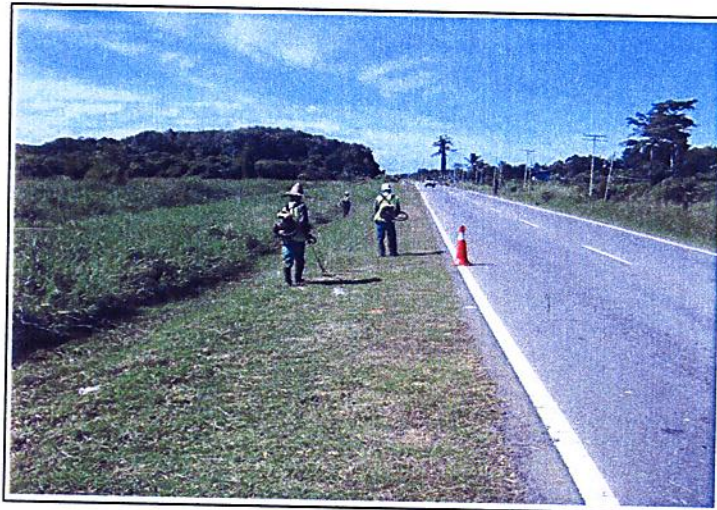

Film Batch No: R03-1104-03

AFTER

DISTRICT : BEAUFORT
ROUTE NO : 01 JALAN KOTA KINABALU - SINDUMIN
LOCATION : CH84.280 (KM86.040) - LHS

R03 GRASS CUTTING

BEFORE

IN PROGRESS

AFTER