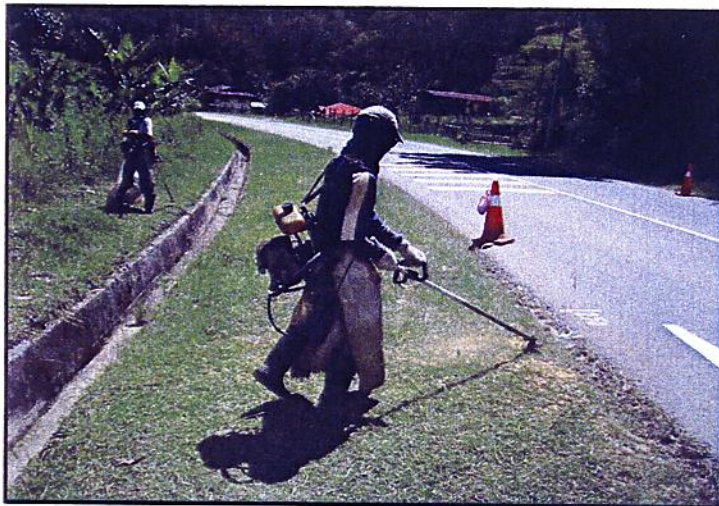

BEFORE

Film Batch No: R03-1104-02