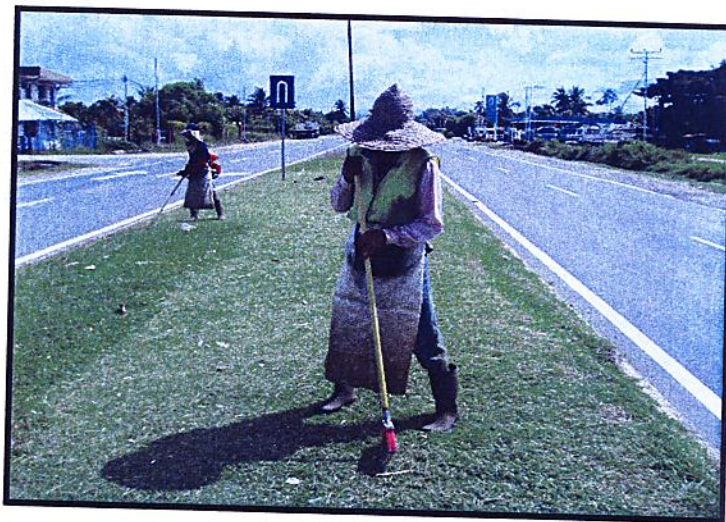

Film Batch No: PB240017

AFTER

DISTRICT : TUARAN
ROUTE NO : 01 JALAN KOTA KINABALU-KUDAT
LOCATION : KM30.550

R03 GRASS CUTTING

Picture No 19114/004

BEFORE

Picture No 19114/005

IN PROGRESS