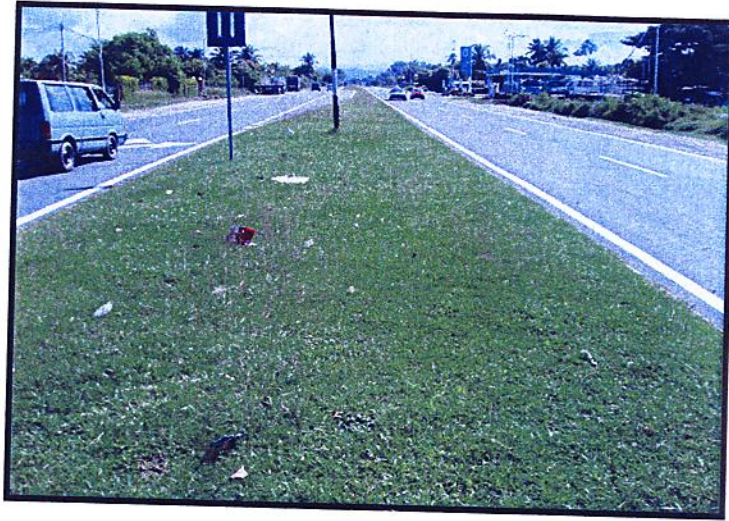

R 03

**PEMOTONGAN
RUMPUT
(GRASS CUTTING)**

DISTRICT : KUDAT
ROUTE NO : 01-JALAN KOTA KINABALU - KUDAT
LOCATION : CH152.032

R03 GRASS CUTTING

Film Batch No. PB240013

BEFORE

Film Batch No: PB240015

IN PROGRESS

Film Batch No: PB240017

AFTER

DISTRICT : TUARAN
ROUTE NO : 01 JALAN KOTA KINABALU-KUDAT
LOCATION : KM30.550

R03 GRASS CUTTING

Picture No 19114/004

BEFORE

Picture No 19114/005

IN PROGRESS