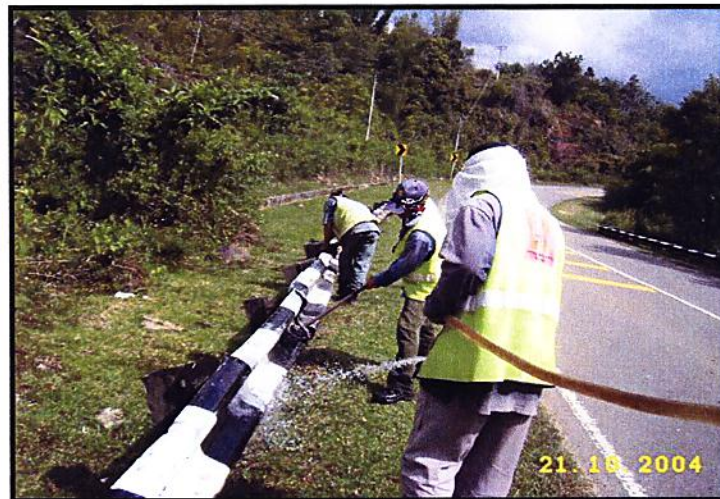

BEFORE

Film Batch No: R04-2210-114